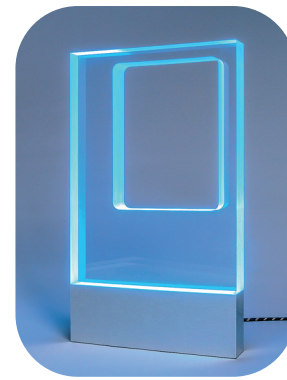

Solid Marble

Aluminium

Solid Oak

Buy a luminaire

www.iolabdesign.com

contact@iolabdesign.com

window on Video

20, Quai de la Loire 75019 Paris

Phone + 33 (06) 89 61 20 28

MADE IN
FRANCE

inpi
MODÈLES DÉPOSÉS

iolab
DESIGN